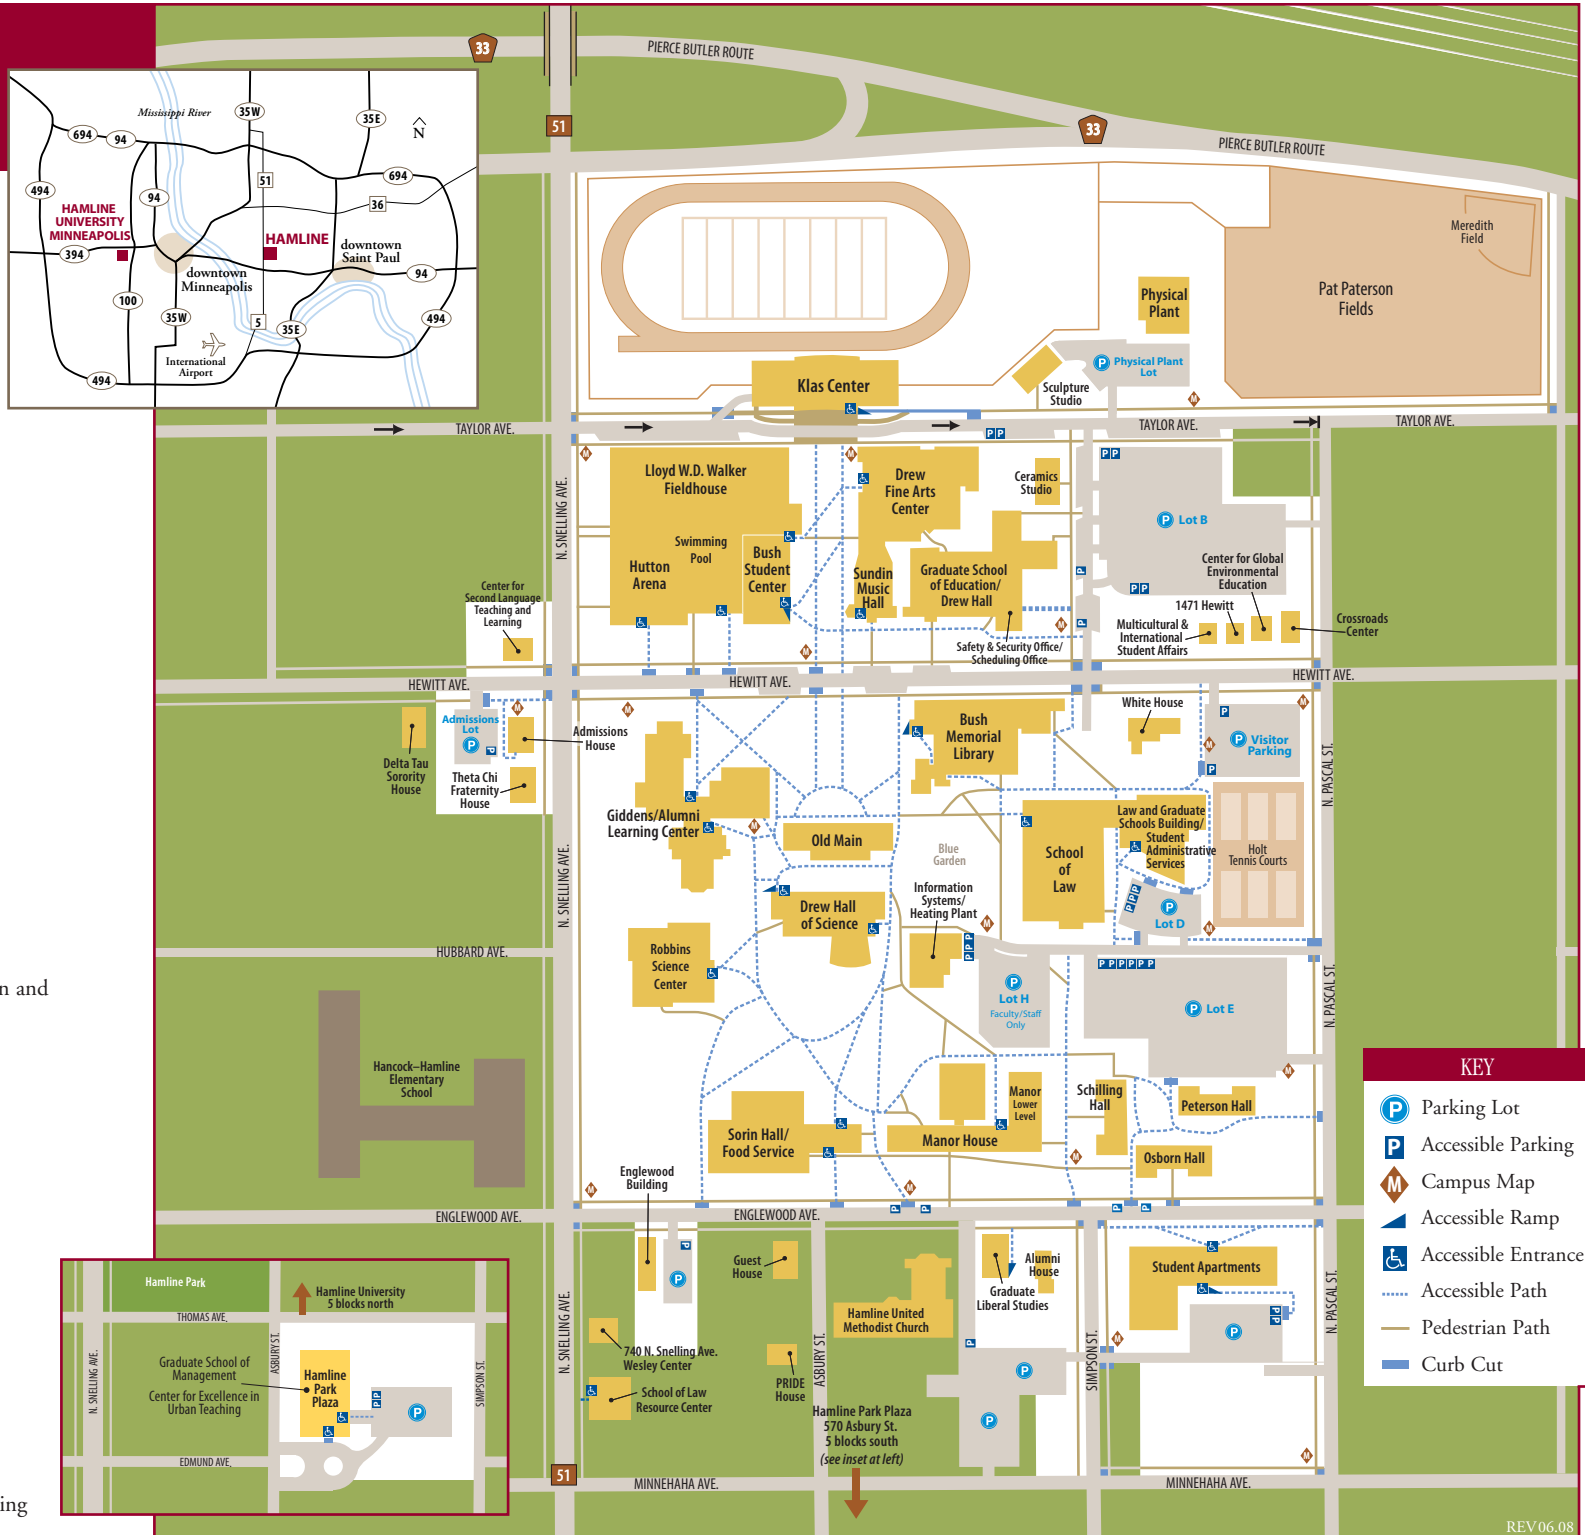

HAMLIN UNIVERSITY

Admissions House

CLA Development
Undergraduate Admission

Bush Memorial Library

Center for Academic Services
CLA Dean's Office
Computer Labs

Bush Student Center

Bookstore
Chapel
HUB Snack Bar
Post Office
Student Activities

Drew Fine Arts Center

Anne Simley Theatre
Art Gallery

Drew Hall

Graduate School of Education
Nacel Open Door High School
Residence Hall

Drew Hall of Science

Career Development Center

Klas Center

Klas Center Café

Counseling and Health Services
Residential Life

Old Main

Academic Affairs
Bridgman Hall
Dean of Students/Student Affairs
Finance Office
Graduate Admission
Human Resources
Marketing Communications
President's Office
University Relations

Hamline Park Plaza—570 Asbury Street

Center for Excellence in Urban Teaching
Graduate School of Management

KEY	
	Parking Lot
	Accessible Parking
	Campus Map
	Accessible Ramp
	Accessible Entrance
	Accessible Path
	Pedestrian Path
	Curb Cut