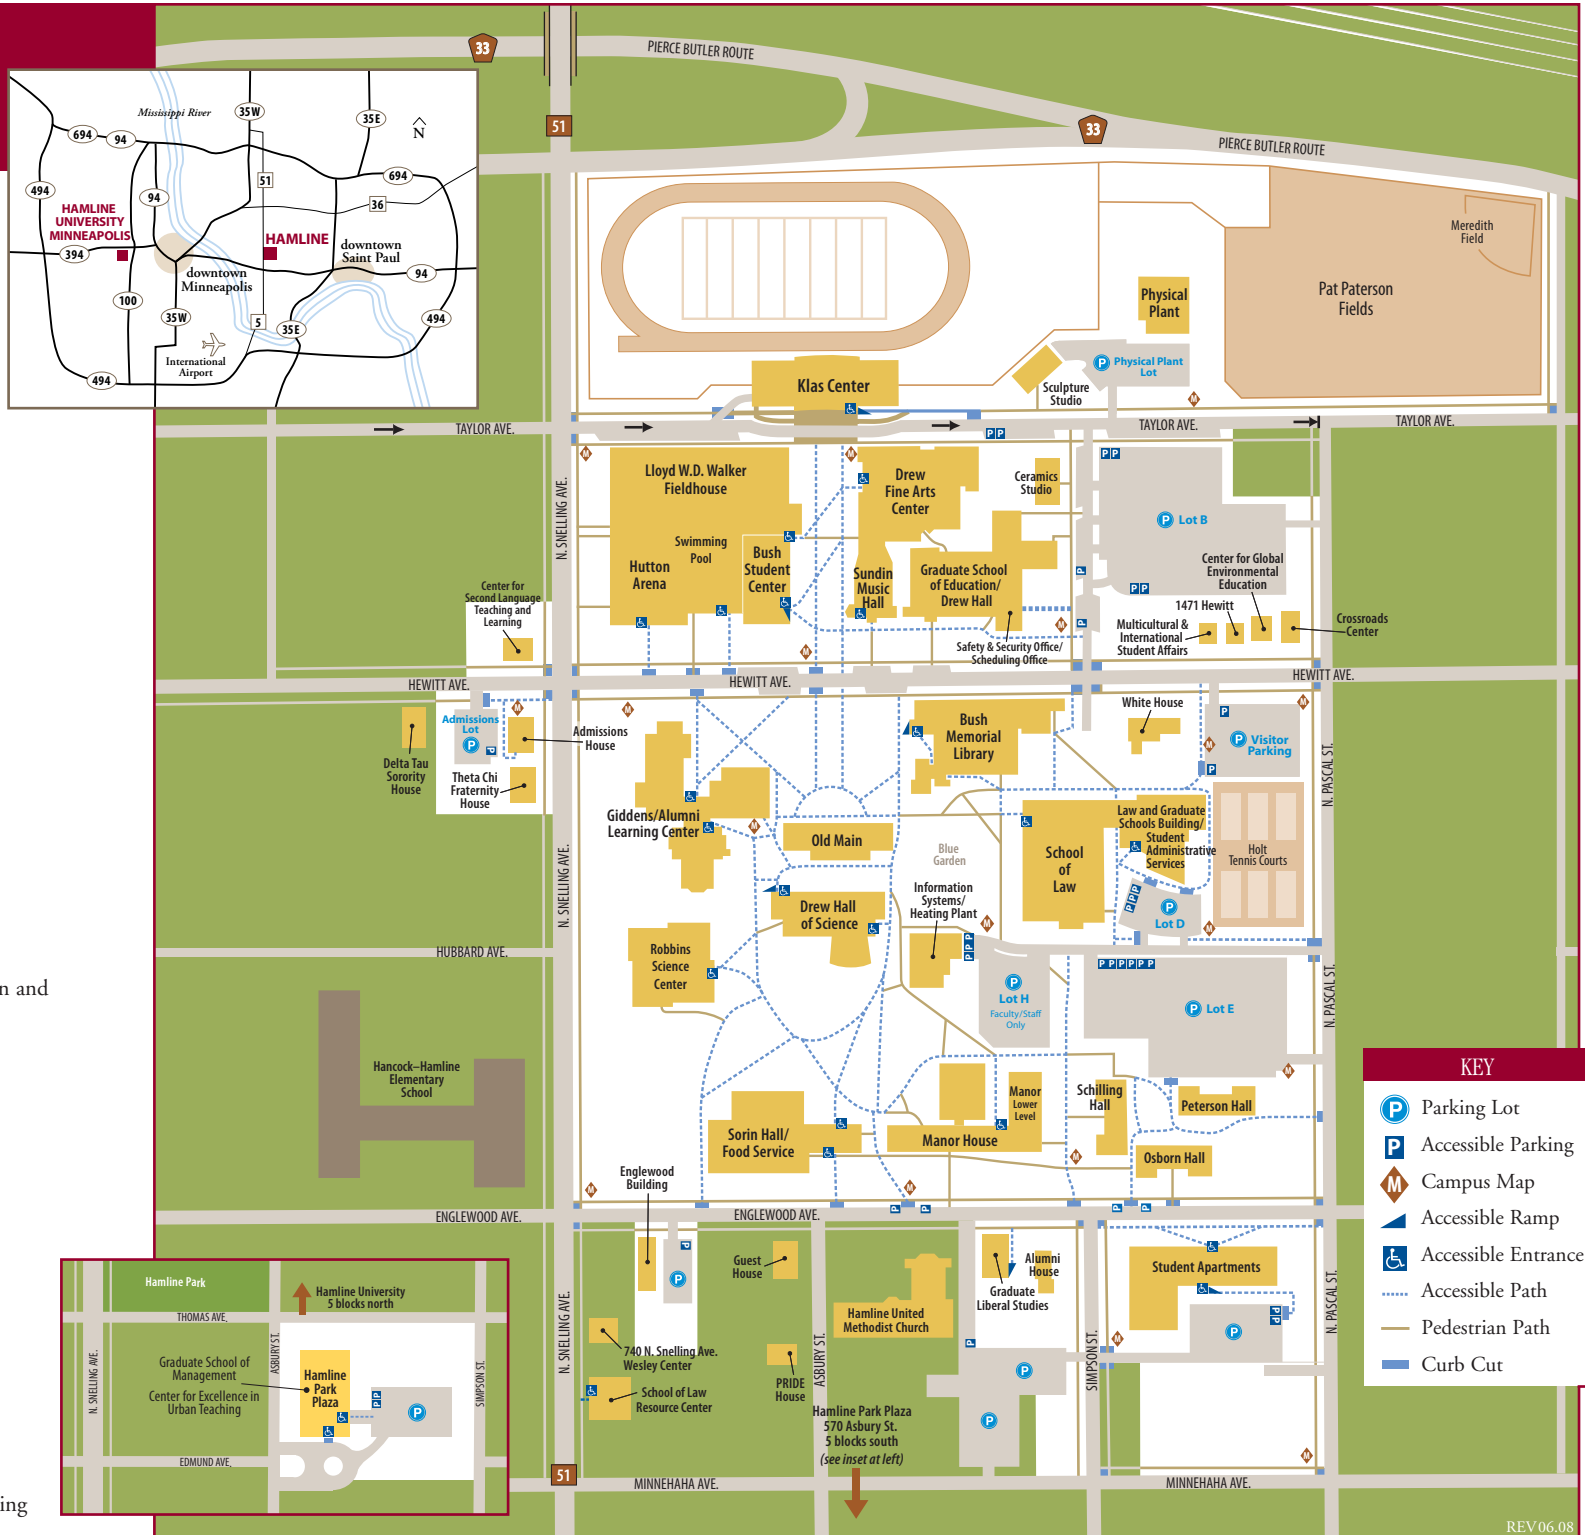

HAMLIN UNIVERSITY

Admissions House

CLA Development
Undergraduate Admission

Bush Memorial Library

Center for Academic Services
CLA Dean's Office
Computer Labs

Bush Student Center

Bookstore
Chapel
HUB Snack Bar
Post Office
Student Activities

Drew Fine Arts Center

Anne Simley Theatre
Art Gallery

Drew Hall

Graduate School of Education
Nacel Open Door High School
Residence Hall

Drew Hall of Science

Career Development Center

Klas Center

Klas Center Caf 

Counseling and Health Services
Residential Life

Old Main

Academic Affairs
Bridgman Hall
Dean of Students/Student Affairs
Finance Office
Graduate Admission
Human Resources
Marketing Communications
President's Office
University Relations

Hamline Park Plaza—570 Asbury Street

Center for Excellence in Urban Teaching
Graduate School of Management

KEY	
	Parking Lot
	Accessible Parking
	Campus Map
	Accessible Ramp
	Accessible Entrance
	Accessible Path
	Pedestrian Path
	Curb Cut